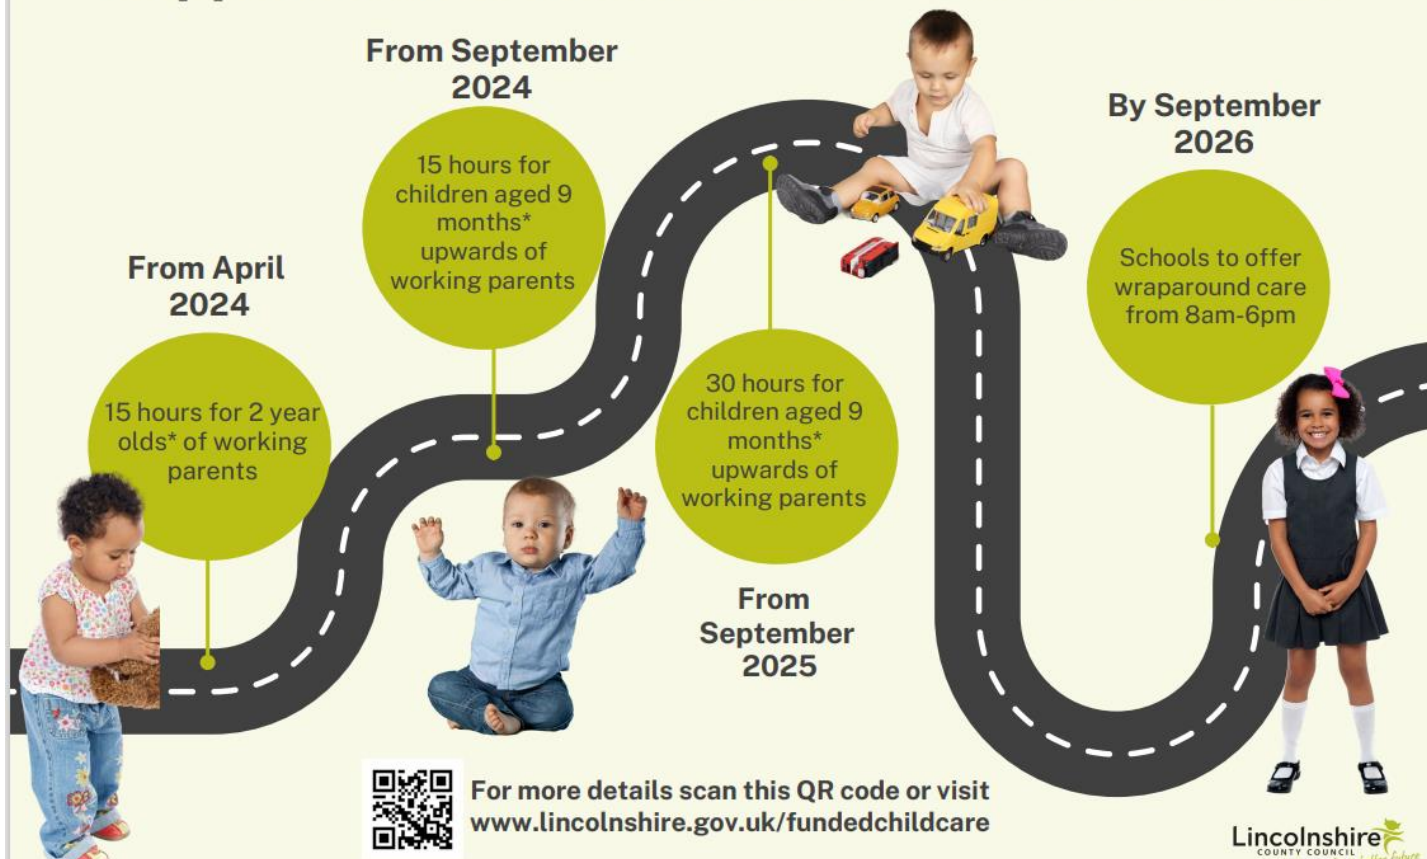

Support with childcare costs - the road ahead